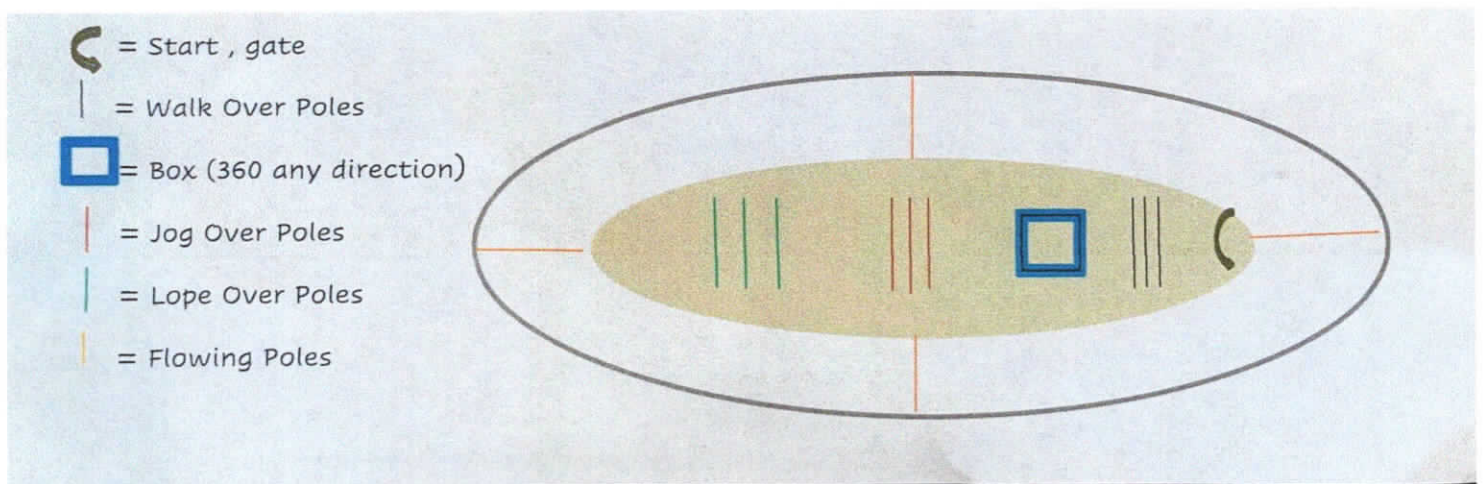

2020 Triple Challenge Futurity Tentative Schedule -Subject to Change

Payment Schedule Per Added Money & deadlines (including 6% NSBA sanction fees)

APPROVED	ADDED MONEY	April 1st	May 1st	June 1st	Entry @ Show
NSBA	$10 000	$850	$950	$1050	$1150
NSBA	$5000	$550	$650	$750	$850
NSBA	$3000	$425	$500	$575	$650
N/A	$3000	$400	$475	$550	$625
NSBA	$2000	$300	$350	$400	$450
N/A	$2000	$275	$325	$375	$425
NSBA	$1000	$160	$185	$210	$235
N/A	$1000	$150	$175	$200	$225
NSBA	Jackpot	$115	$125	$135	$145
N/A	Jackpot	$110	$120	$130	$140
NSBA	Youth Walk Trot	$40	$50	$60	$75
NSBA	Buckle Class 4 sets of pts	$40	$50	$60	$75
N/A	Combo Trail & WP	$40	$50	$60	$75
N/A	Lead Line 9 & Under	$5	$10	$15	$25

Combo Trail & WP Non Pro (Any Horse) - Open (4 & Under). Judged 50% on individual Trail effort (5 obstacles), 50 % on group WP